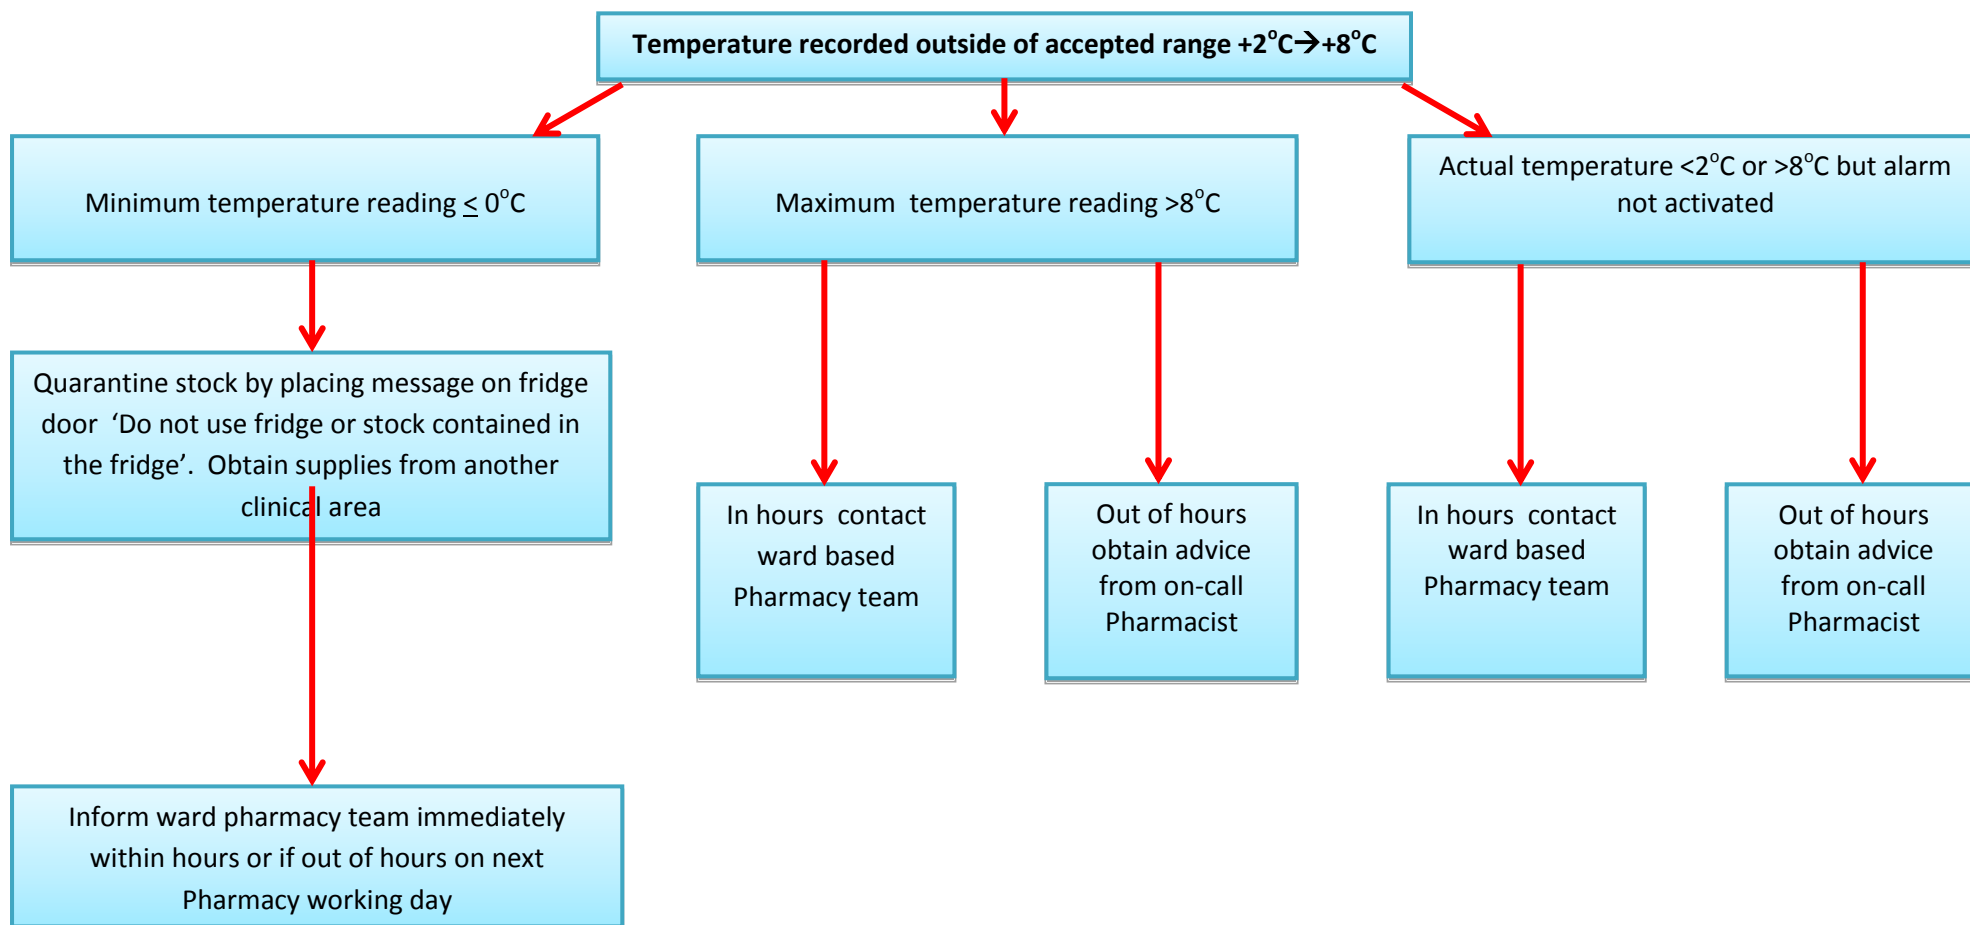

PHARMACEUTICAL FRIDGE DAILY CHECK OUT OF TEMPERATURE RANGE DECISION TREE

Key:
< less than
 \leq less than or equal to
> greater than
 \geq greater than or equal to