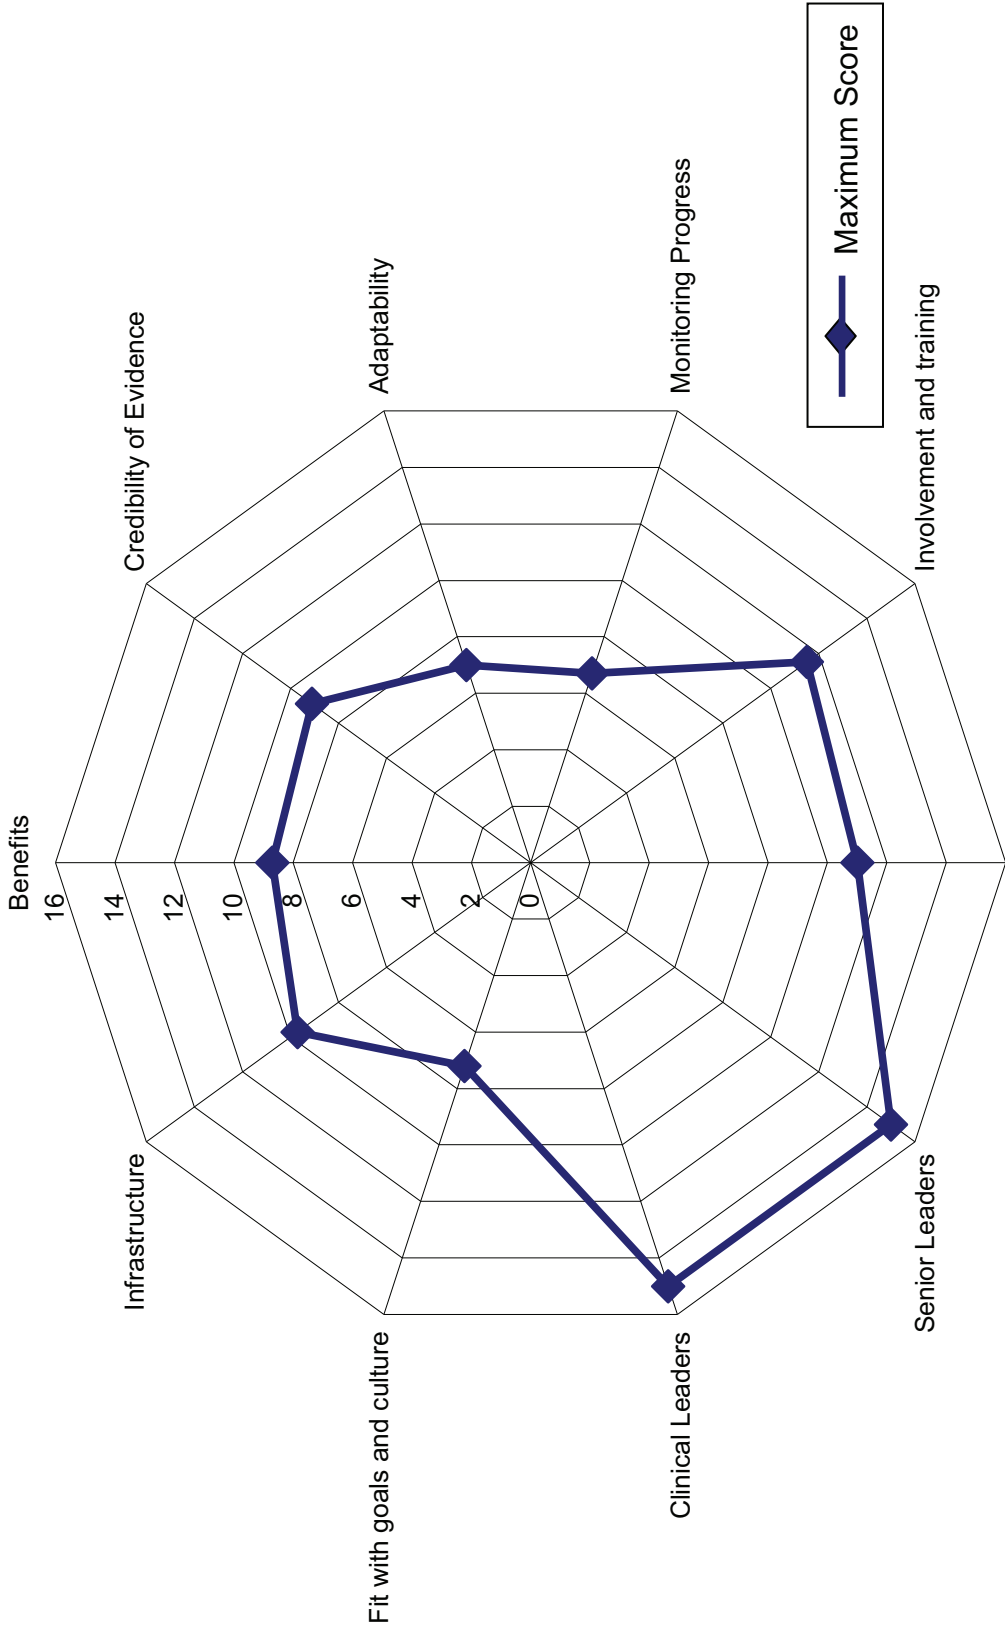

Institute for Innovation and Improvement

Sustainability score system – portal diagram

Plot your scores on the portal diagram to see the potential for improvement

Score system bar chart